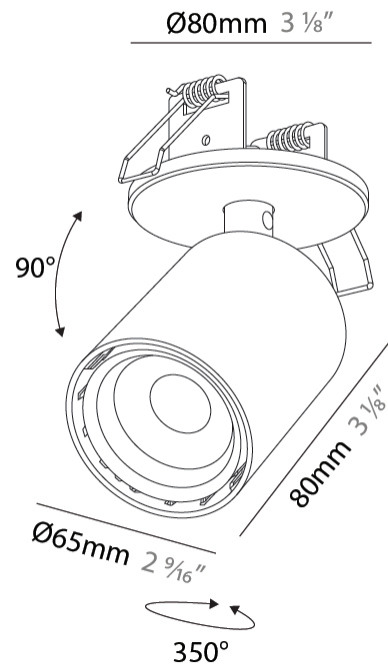

GENERAL

Series: Oiko Pro In
 Brand: Prolicht
 Division: Architectural
 Mounting Type: Surface
 Mounting Location: Ceiling
 Subcategory: Spots

PHYSICAL

Shape: Cylinder
 Diameter (mm): 65
 Diameter (in): 2 ⁹/₁₆
 Height (mm): 120
 Depth (mm): 50
 Height (in): 4 ³/₄
 Depth (in): 1 ¹⁵/₁₆
 Light Distribution: Adjustable / Direct
 Fixture Finish: SSR / BKV / CWI / CRY / HAB / UFT / ITA / RUA / FTG / MYG / LOD / PUS / FRO / FUP / KIA / POP / BLS / SPG / MEY / GOH / GUM / CHC / COM / ABZ / JAG / OBR / MOS / ROR
 Fixture Material: Aluminum
 Cut-out Measurements: 68mm / 2 11/16"

OPTICAL

Beam Angle: 14
 Adjustability: Rotational 350°; Tilt 90°

RATINGS AND CERTIFICATIONS

Certified By: CSA Certified to UL and CSA Standards
 IP rating: IP20

A3D343-

PROJECT _____

TYPE _____

SPECIFIER _____

GENERAL

Series: Oiko Pro In
 Brand: Prolicht
 Division: Architectural
 Mounting Type: Trimless
 Mounting Location: Ceiling
 Subcategory: Spots

PHYSICAL

Shape: Cylinder
 Diameter (mm): 65
 Diameter (in): 2 ⁹/₁₆
 Height (mm): 120
 Depth (mm): 50
 Height (in): 4 ³/₄
 Depth (in): 1 ¹⁵/₁₆
 Light Distribution: Adjustable / Direct
 Fixture Finish: SSR / BKV / CWI / CRY / HAB / UFT / ITA / RUA / FTG / MYG / LOD / PUS / FRO / FUP / KIA / POP / BLS / SPG / MEY / GOH / GUM / CHC / COM / ABZ / JAG / OBR / MOS / ROR
 Fixture Material: Aluminum
 Cut-out Measurements: 68mm / 2 11/16"